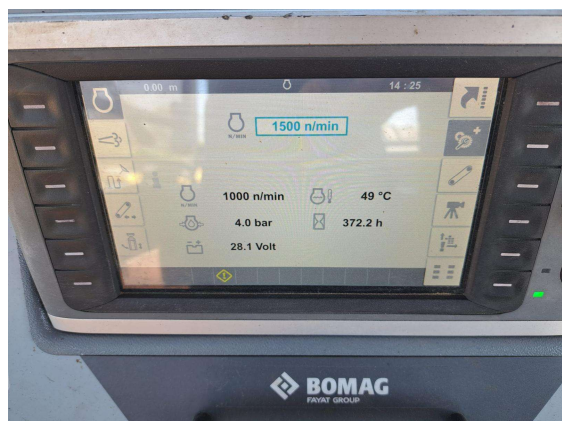

BOMAG BMF 2500 S FLEXMIX

ID: BEBE560

Category: Asphalt Feeder

Manufacturer: BOMAG

Model: BMF 2500 S FLEXMIX

Year of manufacture: 2023

Operating hours: 380 h

Weight: 20,0 t

Throughput capacity: 4.000 t/h

Description:

- Throughput capacity 4,000 t/h
- Traffic light system
- Joystick
- Swivel belt 650
- Swivel belt 650 assistant
- Engine compartment lighting
- camera system
- Fire extinguisher
- Comfort seat
- Scraper
- Adjustable driver platform with weather protection
- Safety package
- Cummins Diesel Engine, 6 cylinders with AdBlue
- US EPA TIER4f / EU Stage V
- Original color BOMAG yellow