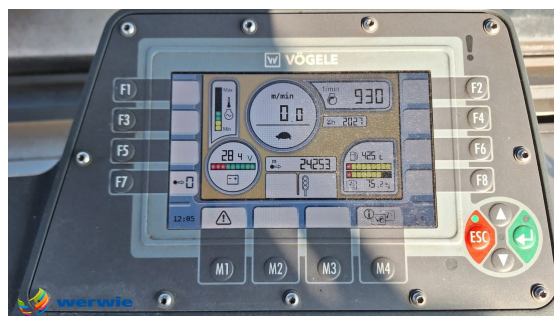

VÖGELE MT 3000-3i

ID: BEBB946

Category: Asphalt Feeder

Manufacturer: VÖGELE

Model: MT 3000-3i

Year of manufacture: 2022

Operating hours: 2.027 h

Weight: 19,8 t

Throughput capacity: 1.200 t/h

Description:

- tracked drive
- max. throughput capacity 1,200 t/h
- fixed conveyor
- laser distance control
- Ergo-Plus operating system
- weather protection roof, foldable
- 2 driver seats, adjustable
- front window
- camera system
- Deutz Diesel Engine, 6 cyl. with AdBlue
- EU Stage V / US EPA Tier 4f
- original color green
- *GERMAN MACHINE FROM FIRST OWNER*
- optional with material hopper