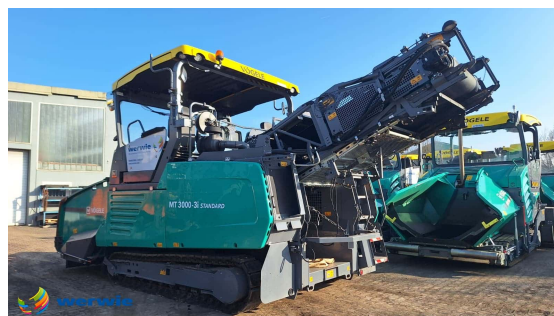

VÖGELE MT 3000-3i

ID: BEBB946

Category: Asphalt Feeder

Manufacturer: VÖGELE

Model: MT 3000-3i

Year of manufacture: 2022

Operating hours: 2.027 h

Weight: 19,8 t

Throughput capacity: 1.200 t/h

Description:

- tracked drive
- max. throughput capacity 1,200 t/h
- fixed conveyor
- laser distance control
- Ergo-Plus operating system
- weather protection roof, foldable
- 2 driver seats, adjustable
- front window
- camera system
- Deutz Diesel Engine, 6 cyl. with AdBlue
- EU Stage V / US EPA Tier 4f
- original color green
- *GERMAN MACHINE FROM FIRST OWNER*
- optional with material hopper