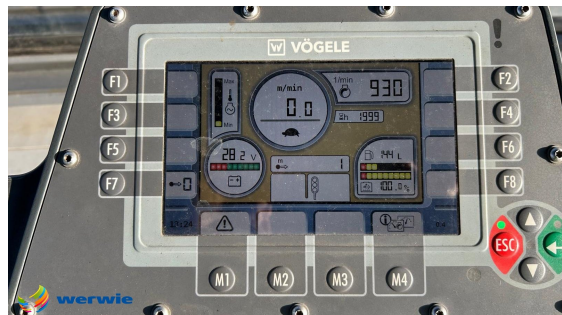

VÖGELE MT 3000-3i

ID: BEBB994

Category: Asphalt Feeder

Manufacturer: VÖGELE

Model: MT 3000-3i

Year of manufacture: 2021

Operating hours: 1.999 h

Weight: 19,8 t

Throughput capacity: 1.200 t/h

Description:

- tracked drive
- max. throughput capacity 1,200 t/h
- fixed conveyor
- laser distance control
- Ergo-Plus operating system
- weather protection roof, foldable
- 2 driver seats, adjustable
- front window
- camera system
- Deutz Diesel Engine, 6 cyl. with AdBlue
- EU Stage V / US EPA Tier 4f
- original color green
- *GERMAN MACHINE FROM FIRST OWNER*
- optional with material hopper