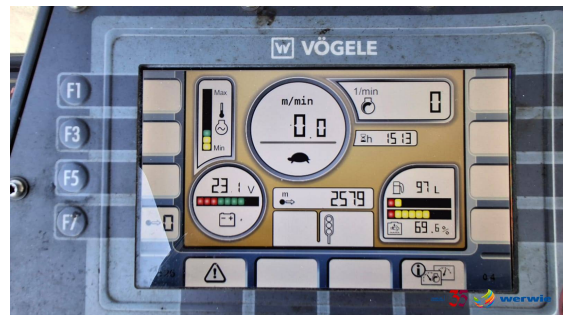

VÖGELE MT 3000-3i

ID: BEBF628

Category: Asphalt Feeder

Manufacturer: VÖGELE

Model: MT 3000-3i

Year of manufacture: 2023

Operating hours: 1.513 h

Weight: 19,8 t

Throughput capacity: 1.200 t/h

Description:

- tracked drive
- max. throughput capacity 1,200 t/h
- fixed conveyor
- laser distance control
- Ergo-Plus operating system
- weather protection roof, foldable
- 2 driver seats, adjustable
- front window
- camera system
- Deutz Diesel Engine, 6 cyl. with AdBlue
- EU Stage V / US EPA Tier 4f
- original color green
- *GERMAN MACHINE FROM FIRST OWNER*
- optional with material hopper