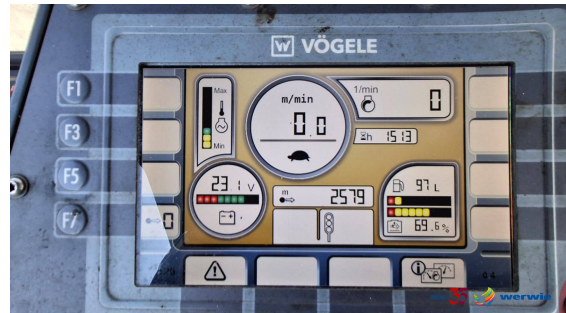

VÖGELE MT 3000-3i

ID: BEBF628

Category: Asphalt Feeder

Manufacturer: VÖGELE

Model: MT 3000-3i

Year of manufacture: 2023

Operating hours: 1.616 h

Weight: 19,8 t

Throughput capacity: 1.200 t/h

Description:

- tracked drive
- max. throughput capacity 1,200 t/h
- fixed conveyor
- laser distance control
- Ergo-Plus operating system
- weather protection roof, foldable
- 2 driver seats, adjustable
- front window
- camera system
- Deutz Diesel Engine, 6 cyl. with AdBlue
- EU Stage V / US EPA Tier 4f
- original color green
- *GERMAN MACHINE FROM FIRST OWNER*
- optional with material hopper