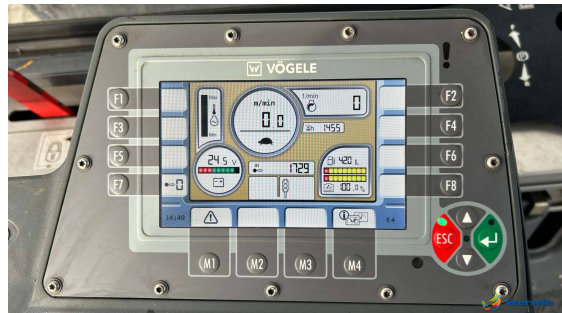

VÖGELE MT 3000-3i Offset

ID: BEBC365

Category: Asphalt Feeder

Manufacturer: VÖGELE

Model: MT 3000-3i Offset

Year of manufacture: 2023

Operating hours: 1.520 h

Weight: 24,3 t

Throughput capacity: 1.200 t/h

Description:

- tracked drive
- Maximum throughput capacity 1,200 t/h
- pivoting conveyor
- laser distance control
- Ergo-Plus 3 operating system
- AutoSet Plus
- camera system
- weather protection roof, foldable
- PaveDock Assistant
- 2 comfort driver seats, adjustable
- seat heating
- Deutz Diesel Engine, 6 cyl.
- EU Stage V, US EPA Tier 4f
- front windshield with wiper
- cleaning system with tank and hose reel
- reverse alarm
- working lights
- original color green
- optional: 2x material hopper