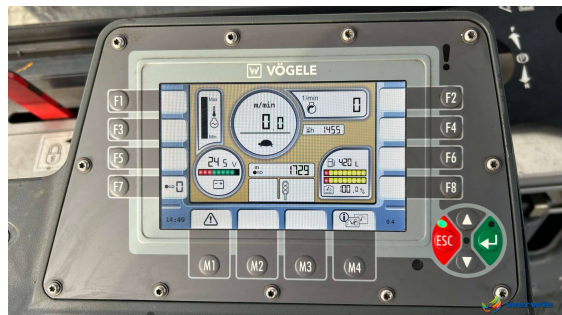

VÖGELE MT 3000-3i Offset

ID: BEBC365

Category: Asphalt Feeder

Manufacturer: VÖGELE

Model: MT 3000-3i Offset

Year of manufacture: 2023

Operating hours: 1.520 h

Weight: 24,3 t

Throughput capacity: 1.200 t/h

Description:

- tracked drive
- Maximum throughput capacity 1,200 t/h
- pivoting conveyor
- laser distance control
- Ergo-Plus 3 operating system
- AutoSet Plus
- camera system
- weather protection roof, foldable
- PaveDock Assistant
- 2 comfort driver seats, adjustable
- seat heating
- Deutz Diesel Engine, 6 cyl.
- EU Stage V, US EPA Tier 4f
- front windshield with wiper
- cleaning system with tank and hose reel
- reverse alarm
- working lights
- original color green
- optional: 2x material hopper