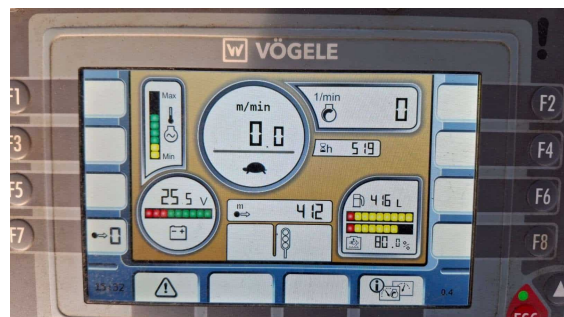

VÖGELE MT 3000-3i Offset

ID: BEBE548

Category: Asphalt Feeder

Manufacturer: VÖGELE

Model: MT 3000-3i Offset

Year of manufacture: 2025

Operating hours: 520 h

Weight: 24,3 t

Throughput capacity: 1.200 t/h

Description:

- tracked drive
- max. Throughput capacity 1,200 t/h
- pivoting conveyor
- laser distance control
- Ergo-Plus 3 operating system
- AutoSet Plus
- camera system
- weather protection roof, foldable
- PaveDock Assistant
- 2 comfort driver seats, adjustable
- seat heating
- Deutz Diesel Engine, 6 cyl.
- EU Stage V, US EPA Tier 4f
- front windshield with wiper
- cleaning system with tank and hose reel
- reverse alarm
- working lights
- original color green
- optional: 2x material hopper