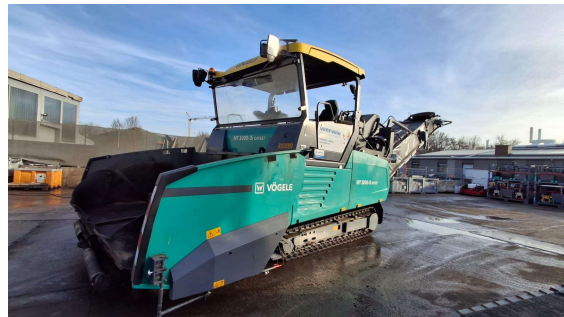

VÖGELE MT 3000-3i Offset

ID: BEBE548

Category: Asphalt Feeder

Manufacturer: VÖGELE

Model: MT 3000-3i Offset

Year of manufacture: 2025

Operating hours: 520 h

Weight: 24,3 t

Throughput capacity: 1.200 t/h

Description:

- tracked drive
- max. Throughput capacity 1,200 t/h
- pivoting conveyor
- laser distance control
- Ergo-Plus 3 operating system
- AutoSet Plus
- camera system
- weather protection roof, foldable
- PaveDock Assistant
- 2 comfort driver seats, adjustable
- seat heating
- Deutz Diesel Engine, 6 cyl.
- EU Stage V, US EPA Tier 4f
- front windshield with wiper
- cleaning system with tank and hose reel
- reverse alarm
- working lights
- original color green
- optional: 2x material hopper