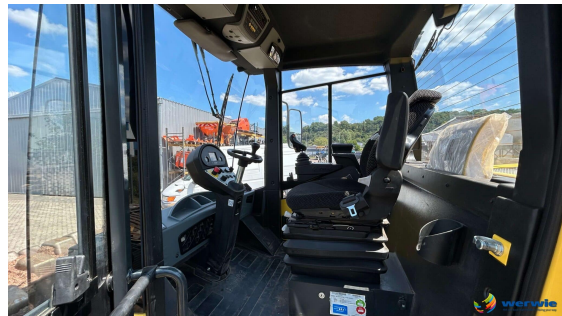

## BOMAG BW 213 PDH-5

ID: WZBC310

**Category:** Single Drum Roller

**Manufacturer:** BOMAG

**Model:** BW 213 PDH-5

**Year of manufacture:** 2023

**Operating hours:** 310 h

**Weight:** 13,8 t

### Description:

- pad foot drum
- Drum width 2,130 mm
- vibration with 2 frequencies
- all-wheel drive
- articulated steering
- ROPS cabin
- Deutz Diesel Engine, 6 cyl.
- EU Stage V, US EPA Tier 4f
- reverse alarm
- comfort package
- heating + air conditioning
- original color yellow
- \*GERMAN MACHINE FROM FIRST OWNER\*