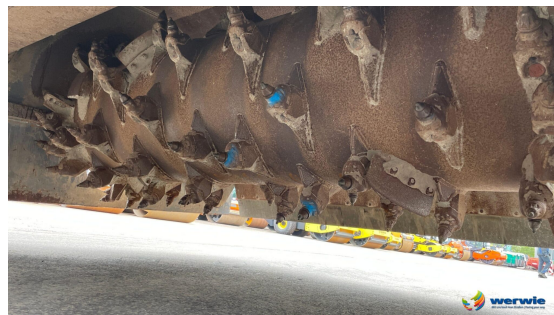

WIRTGEN WS 250

ID: BSBB211

Category: Soil stabilizer

Manufacturer: WIRTGEN

Model: WS 250

Year of manufacture: 2022

Weight: 5,0 t

Working width: 2,50 m

Description:

- Milling and Mixing Rotor FB2500 HT22 PLUS LA40 D22 with 106 Chisels
- Working width 2,500 mm
- working depth 0-500 mm
- Spray Bar FB2500 for Water (600 l/min)
- 3 Suction Hose with Hose Coupling for Water
- Control Display for Spray System
- Digital Milling Depth Indicator Right or Left
- profile shaft 20-tooth
- drive shaft P600 1-3/4
- Attachment device for JOHN DEERE 8000 series
- Tractor engine power min. 300 HP
- original color orange
- *GERMAN MACHINE FROM FIRST OWNER*